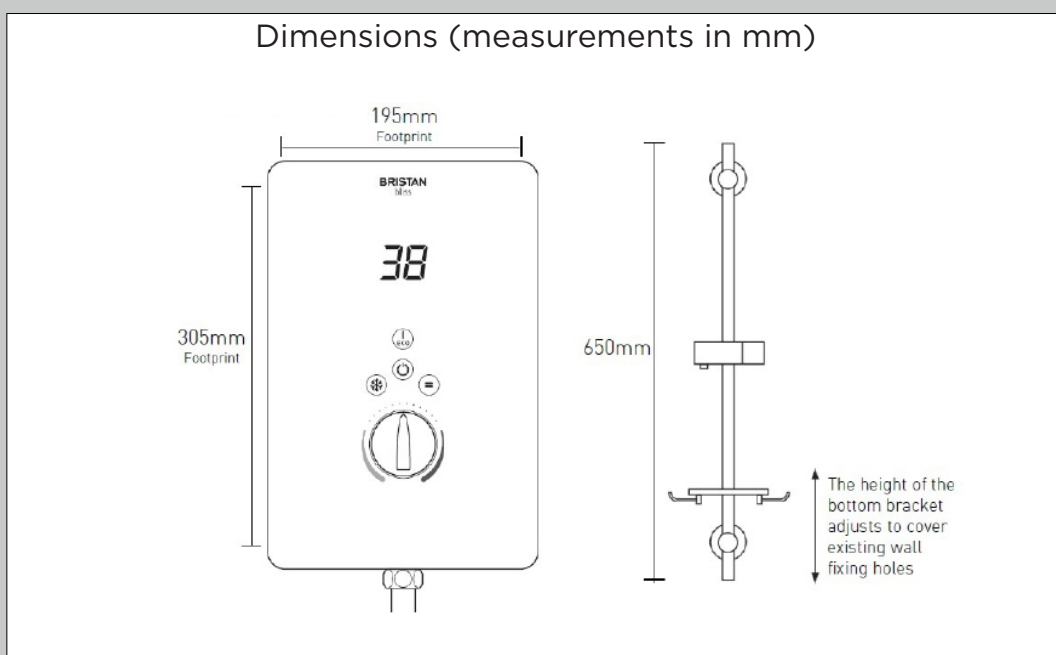

BL3105 W

BLISS Shower Range Bliss 10.5kW Electric Shower White

Specification	
Style:	Contemporary
Finish/Colour:	White
Main Construction Material:	ABS
No of Controls:	5
Control Type:	Dial and Push-Buttons
Shower Type:	Electric Shower
Shower Head Type:	Multi-Function Handset
Working Pressure Range: (bar)	Min 0.7 Bar, Max 10 Bar
Maximum Static Pressure: (bar)	10
Plumbing System Suitability:	Mains Cold Feed Only
Connection Inlet:	15mm Push-Fit Connection
Connection Outlet:	G 1/2"
Thermostatic:	No
Isolation Valve Included:	No
Check Valve Included:	No
Power Rating:	10.5kW (+24% more flow)
Phased Shutdown Feature:	Yes
Energy Rating:	A

Product Certifications:

WRAS Certificate No: 1312053
WRAS Expiry Date: 31/12/2018

Also available from the BLISS Shower Range is:

Flow Rates (l/min)			
Power	8.5kW	9.5kW	10.5kW
Flow Rate	4.5	5.1	5.6
Quoted as per European Water Label (EWL) scheme conditions: Output - 42°C, Input - 15°C, Voltage - 240V			

TECHNICAL
DATA
SHEET

BRISTAN
TAPS & SHOWERS