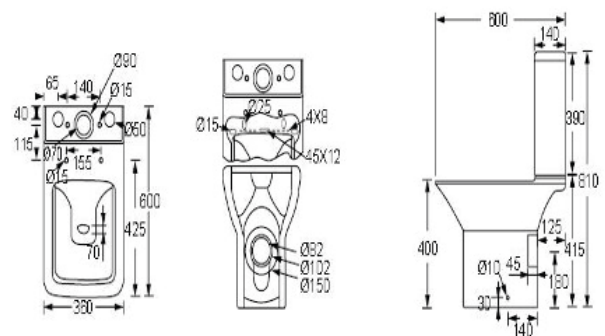

PRODUCT DATA SHEET

Puriti Cistern

Product Code: PURITI002

SCUDO
BEAUTIFUL BATHROOMS

0330 124 7290

sales@scudo.co.uk - www.scudo.co.uk

Scudo is the trading name of Harrison Bathrooms Ltd. Whilst we endeavour to ensure that the product information is accurate we accept no liability for any information given. All images are for illustration purposes only. Product images and specification are subject to change. Measurement are in millimetres and are nominal.

Product Name	PURITI002
Product Description	Puriti Cistern
Product Transportation	
Barcode	5060964938486
Country of origin	CH
Commodity code	6910100000
Product Measurements	
Product Weight (KG)	11.50
Product Width (mm)	360
Product Height (mm)	390
Product Depth (mm)	140
Primary Packed Measurements	
Packaged Weight	12
Packed Length	400
Packed Width	370
Packed Height	150

General Information	
Construction Material	Ceramic
Installation type	Toilet Mounted
Colour / Finish	White
WC Cistern Specification	
Water inlet location	Both
Flush Volume	6/3L
Flush Type	Push Button
WRAS Approved Fittings	Yes

Dimensions

(measurements in mm)

LIFETIME GUARANTEE

We are confident in our products and we want our customer to be, we proudly give a lifetime guarantee on our taps and showers, further details can be found on our website.