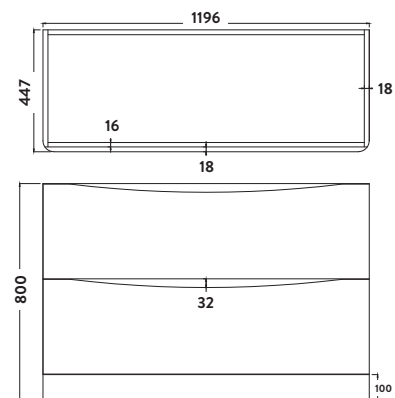

PRODUCT DATA SHEET

Bella 1200 Floor Cabinet

White

Product Code: PAINT-BELLA-1200FLOORCAB-GWTE

0330 124 7290

sales@scudo.co.uk - www.scudo.co.uk

Scudo is the trading name of Harrison Bathrooms Ltd. Whilst we endeavour to ensure that the product information is accurate we accept no liability for any information given. All images are for illustration purposes only. Product images and specification are subject to change. Measurement are in millimetres and are nominal.

Product Measurements	
Product Weight:	47.5kg
Product Width:	1200mm
Product Height:	800mm
Product Depth:	447mm
Product Length:	N/A
Product Transportation	
Barcode:	5060713721420
Country of Origin:	China
Comodity Code:	9403609000
Primary Packed Measurements	
Packaged Weight:	51kg
Packaged Length:	548mm
Packaged Width:	1300mm
Packaged Height:	900mm
Packaging Weight	
Card:	3kg
Paper:	N/A
Wood:	N/A
Plastic:	0.4kg
General Information	
Construction Material:	Melamine
Installation Type:	Floor Mounted
Colour/Finish:	High Gloss White
Furniture Attributes	
Supplied Fully Assembled:	Yes
Numbers of Drawers:	2
Number of Doors:	0
Soft Close Doors/Drawers:	Yes
Moisture Resistant:	Yes
Internal Shelves:	0
Door Opening Width:	N/A
Draw Opening Distance:	250mm
Advised Concealed Cistern:	N/A
False Draws:	No
Number of False Draws:	N/A
Hinge Location:	N/A
Compatible Furniture Code:	BELLA
Compatible Basin Part Code:	BELLA-1200BASIN
Handles	
Handle Style:	Recessed Cut Out
Handle Finish:	N/A
Handle Material:	N/A
Number of Handles:	2
Compliance DOP	
HBDOC059 / HBDOC058	

Dimensions

(measurements in mm)

LIFETIME GUARANTEE

We are confident in our products and we want our customer to be, we proudly give a lifetime guarantee on our taps and showers, further details can be found on our website