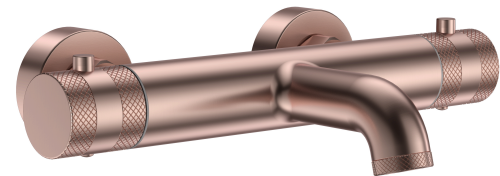

## Core Thermo BSM 1 Outlet Gunmetal

Product Code: NU-148

**SCUDO**  
BEAUTIFUL BATHROOMS

0330 124 7290

sales@scudo.co.uk - www.scudo.co.uk

Scudo is the trading name of Harrison Bathrooms Ltd. Whilst we endeavor to ensure that the product information is accurate, we accept no liability for any information given. All images are for illustration purposes only. Product images and specification are subject to change. Measurement are in millimeters and are nominal.

Product Name	NU-148
Product Description	Core Thermo BSM 1 Outlet Gunmetal
<b>Product Transportation</b>	
Barcode	5060991257338
Country of origin	CH
Commodity code	8481801190
<b>Product Measurements</b>	
Product Weight	2.19KG
Product Width	276mm
Product Height	55mm
Product Depth	170mm
<b>Primary Packed Measurements</b>	
Packaged Weight	2.KG
Packed Height	155mm
Packed Width	165mm
Packed Length	295mm

<b>General Information</b>	
Construction Material	Brass / Stainless Steel
Installation type	Wall Mounted
Colour / Finish	Gunmetal
<b>Tap / Shower Attributes</b>	
WRAS Approved	No
TMV Approved	No
Minimum Operating Pressure (bar)	0.5
Maximum Operating Pressure (bar)	5
Inlet Connection	3/4BSP
Shower Type	Exposed Wall Mounted
<b>Flow Rates</b>	
0.2bar (l/min)	3.2
0.5bar (l/min)	6.3
1bar (l/min)	7.9
2bar (l/min)	11.8
3bar (l/min)	14.1
5bar (l/min)	18.7