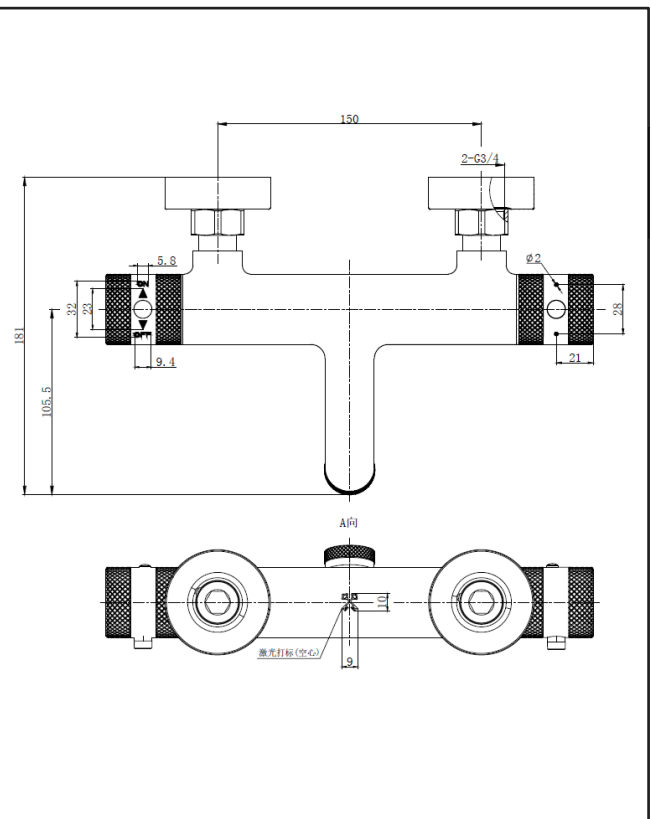

## Core Thermo BSM 1 Outlet Gunmetal

Product Code: NU-148

**SCUDO**  
BEAUTIFUL BATHROOMS

0330 124 7290

sales@scudo.co.uk - www.scudo.co.uk

Scudo is the trading name of Harrison Bathrooms Ltd. Whilst we endeavor to ensure that the product information is accurate, we accept no liability for any information given. All images are for illustration purposes only. Product images and specification are subject to change. Measurement are in millimeters and are nominal.

Product Name	NU-148
Product Description	Core Thermo BSM 1 Outlet Gunmetal
<b>Product Transportation</b>	
Barcode	5060991257338
Country of origin	CH
Commodity code	8481801190
<b>Product Measurements</b>	
Product Weight	2.19KG
Product Width	276mm
Product Height	55mm
Product Depth	170mm
<b>Primary Packed Measurements</b>	
Packaged Weight	2.KG
Packed Height	155mm
Packed Width	165mm
Packed Length	295mm

<b>General Information</b>	
Construction Material	Brass / Stainless Steel
Installation type	Wall Mounted
Colour / Finish	Gunmetal
<b>Tap / Shower Attributes</b>	
WRAS Approved	No
TMV Approved	No
Minimum Operating Pressure (bar)	0.5
Maximum Operating Pressure (bar)	5
Inlet Connection	3/4BSP
Shower Type	Exposed Wall Mounted
<b>Flow Rates</b>	
0.2bar (l/min)	3.2
0.5bar (l/min)	6.3
1bar (l/min)	7.9
2bar (l/min)	11.8
3bar (l/min)	14.1
5bar (l/min)	18.7

**Dimensions**  
(measurements in mm)