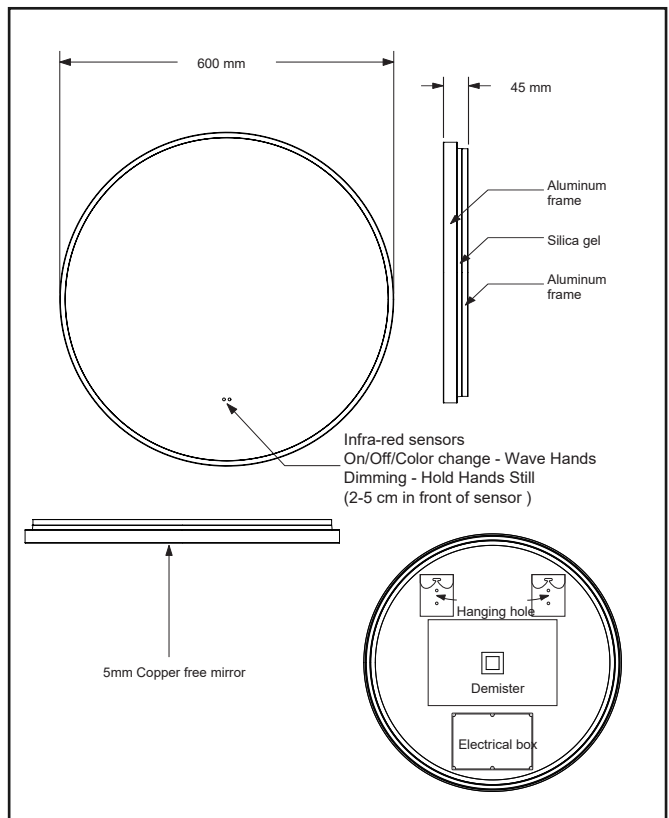

Product Measurements

Product Weight:	4.80 kg
Product Width:	600mm
Product Height:	600mm
Product Depth:	45mm
Product Length:	N/A

Product Transportation

Barcode:	5060766126883
Country of Origin:	China
Comodity Code:	

Primary Packed Measurements

Packaged Weight:	6.30 kg
Packaged Length:	700mm
Packaged Width:	700mm
Packaged Height:	90mm

Packaging Weight

Card:	1.5kg
Paper:	N/A
Wood:	N/A
Plastic:	0.25kg

General Information

Construction Material:	Glass/Steel
Installation Type:	Wall Mounted
Colour/Finish:	Mirror

Mirror Attributes

Bulb Watts:	12w
Bulb Type:	LED
Voltage:	220v
Switch Type:	Infrared Sensor
Shaving Socket:	No
Demister:	Yes
Clock:	No
Hang Type:	Vertical/Portrait
Light Colour:	Warm to Cool White
Lumens:	1900
Light Temperature:	3000k to 6400k
Dimmable:	Yes
Energy Rating:	F
Internal Shelves:	No
Down Light:	No
Bluetooth Speaker:	No
IP Rating:	IP44
Transformer Included:	0

Compliance DOP

HBD0C003 / HBD0C004

Dimensions

(measurements in mm)

LIFETIME GUARANTEE

We are confident in our products and we want our customer to be, we proudly give a lifetime guarantee on our taps and showers, further details can be found on our website