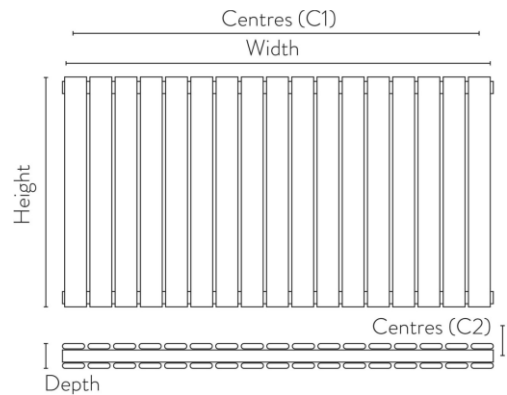

## Bravo Horizontal Double Anthracite

Product Code: BRAV60-143D-A

**SCUDO**  
BEAUTIFUL BATHROOMS

0330 124 7290

sales@scudo.co.uk www.scudo.co.uk

Scudo is the trading name of Harrison Bathrooms Ltd. Whilst we endeavor to ensure that the product information is accurate, we accept no liability for any information given. All images are for illustration purposes only. Product images and specification are subject to change. Measurements are in millimeters and are nominal.

Product Name	BRAV60-143D-A
Product Description	Bravo Double Designer Radiator - 600X1430 Anthracite
<b>Product Transportation</b>	
Barcode	5060766129495
Country of origin	China
Commodity code	7322190000
<b>Product Measurements</b>	
Product Weight (KG)	40.88
Product Width (mm)	1430
Product Height (mm)	600
Product Depth (mm)	69
<b>Primary Packed Measurements</b>	
Packaged Weight	43.44
Packed Length	140
Packed Width	660
Packed Height	1500

<b>General Information</b>	
Construction Material	Mild Steel
Installation type	Wall Mounted
Colour / Finish	Textured Anthracite
<b>Heating Attributes</b>	
Bar Arrangement	21*2
Number of Bars	42
Radiator Diameter (Ø)	69
RAL Finish	7016
Bar Diameter (Ø)	60*12*R6
BTU @ 50°C	6628
Watt's @ 50 BTU	1944
BTU @ 30°C	3645
Watt's @ 30 BTU	1069
Element installation compatible	NO
Water Content Volume	14.63
Max Projection (mm)	105 +/-3
Selected element must not exceed the maximum BTU / Watt output of the product Seek advice from a competent installer	
<b>First Fix Dimensions</b>	
Pipe Centers C1 (mm)	1510
Pipe Centers C2 (mm)	51 +/-3

## Dimensions

(Measurements in mm)