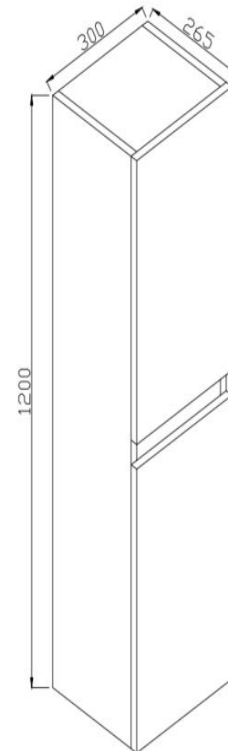

PRODUCT DATA SHEET

Aubrey Tall Boy Reed Green

Product Code: AUBREY-600-TALLBOY-GREEN

SCUDO
BEAUTIFUL BATHROOMS

0330 124 7290

sales@scudo.co.uk - www.scudo.co.uk

Scudo is the trading name of Harrison Bathrooms Ltd. Whilst we endeavour to ensure that the product information is accurate we accept no liability for any information given. All images are for illustration purposes only. Product images and specification are subject to change. Measurement are in millimetres and are nominal.

Product Name	AUBREY-600-TALLBOY-GREEN
Product Description	Aubrey 300mm Tall Boy Reed Green
Product Transportation	
Barcode	5060964932613
Country of origin	China
Commodity code	6810999000
Product Measurements	
Product Weight (KG)	20
Product Width (mm)	300
Product Height (mm)	1200
Product Depth (mm)	265
Product Length (mm)	0
Primary Packed Measurements	
Packaged Weight	21.3
Packed Length	1240
Packed Width	280
Packed Height	320
Packaging Weights	
Card (kg)	1.22
Paper (kg)	0
Wood (kg)	0
Plastic (kg)	0.025
Compliance DOP	N/a

General Information	
Construction Material	Particle Board
Installation type	Wall Mounted
Colour / Finish	Reed Green
Furniture Attributes	
Supplied Fully Assembled	Yes
Number Of Drawers	0
Number Of Doors	2
Soft Close Doors / Drawers	2
Moisture resistant	Yes
Internal Shelves	2
Door Opening Width (mm)	255
Drawer Opening Distance (mm)	N/a
Recommended Concealed Cistern	N/a
False Drawers	0
Number of False Drawers	N/a
Can the door be swapped over to open the opposite way	Yes
Which side is the door hinge located	Door not fitted
Compatible Furniture Part Code	
Compatible Basin Part Code	
Handles	
Handle Style	No Handle
Handle Finish	N/a
Handle Material	N/a
Number of Handles	0