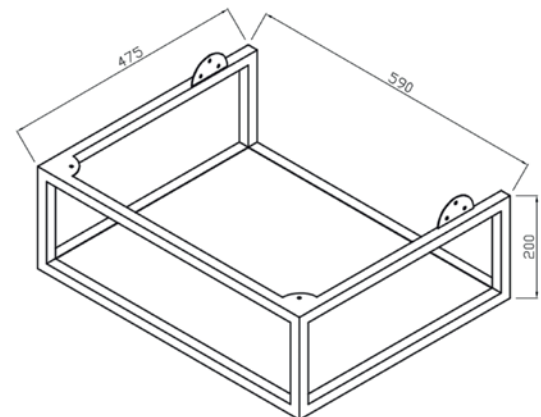

Product Name	AMBIENCE-BRASSFRAME-60X48X20
Product Description	Brushed Brass Frame with Dual Colour Shelf 60x48x20
Product Transportation	
Barcode	5060766124407
Country of origin	CH
Commodity code	9403609000
Product Measurements	
Product Weight (KG)	5.6
Product Width (mm)	480
Product Height (mm)	200
Product Depth (mm)	0
Product Length (mm)	600
Primary Packed Measurements	
Packaged Weight	6.6
Packed Length	505
Packed Width	260
Packed Height	620
Packaging Weights	
Card (kg)	0.65
Paper (kg)	0
Wood (kg)	0
Plastic (kg)	0
Compliance DOP	0

General Information	
Construction Material	Steel
Installation type	Furniture mounted
Colour / Finish	Brass
Furniture Attributes	
Supplied Fully Assembled	Yes
Number Of Drawers	N/a
Number Of Doors	N/a
Soft Close Doors / Drawers	N/a
Moisture resistant	Yes
Internal Shelves	1
Door Opening Width (mm)	N/a
Draw Opening Distance (mm)	N/a
Recommended Concealed Cistern	N/a
False Draws	N/a
Number of False Draws	0
Can the door be swapped over to open the opposite way	N/a
Which side is the door hinge located	N/a
Compatible Furniture Part Code	AMBIENCE-LED CAB-60X48-GREYOAK AMBIENCE-LED CAB-60X48-RUSTIC
Compatible Basin Part Code	N/a
Handles	
Handle Style	N/a
Handle Finish	N/a
Handle Material	N/a
Number of Handles	N/a

Dimensions (measurements in mm)

LIFETIME GUARANTEE

We are confident in our products and we want our customer to be, we proudly give a lifetime guarantee on our taps and showers, further details can be found on our website